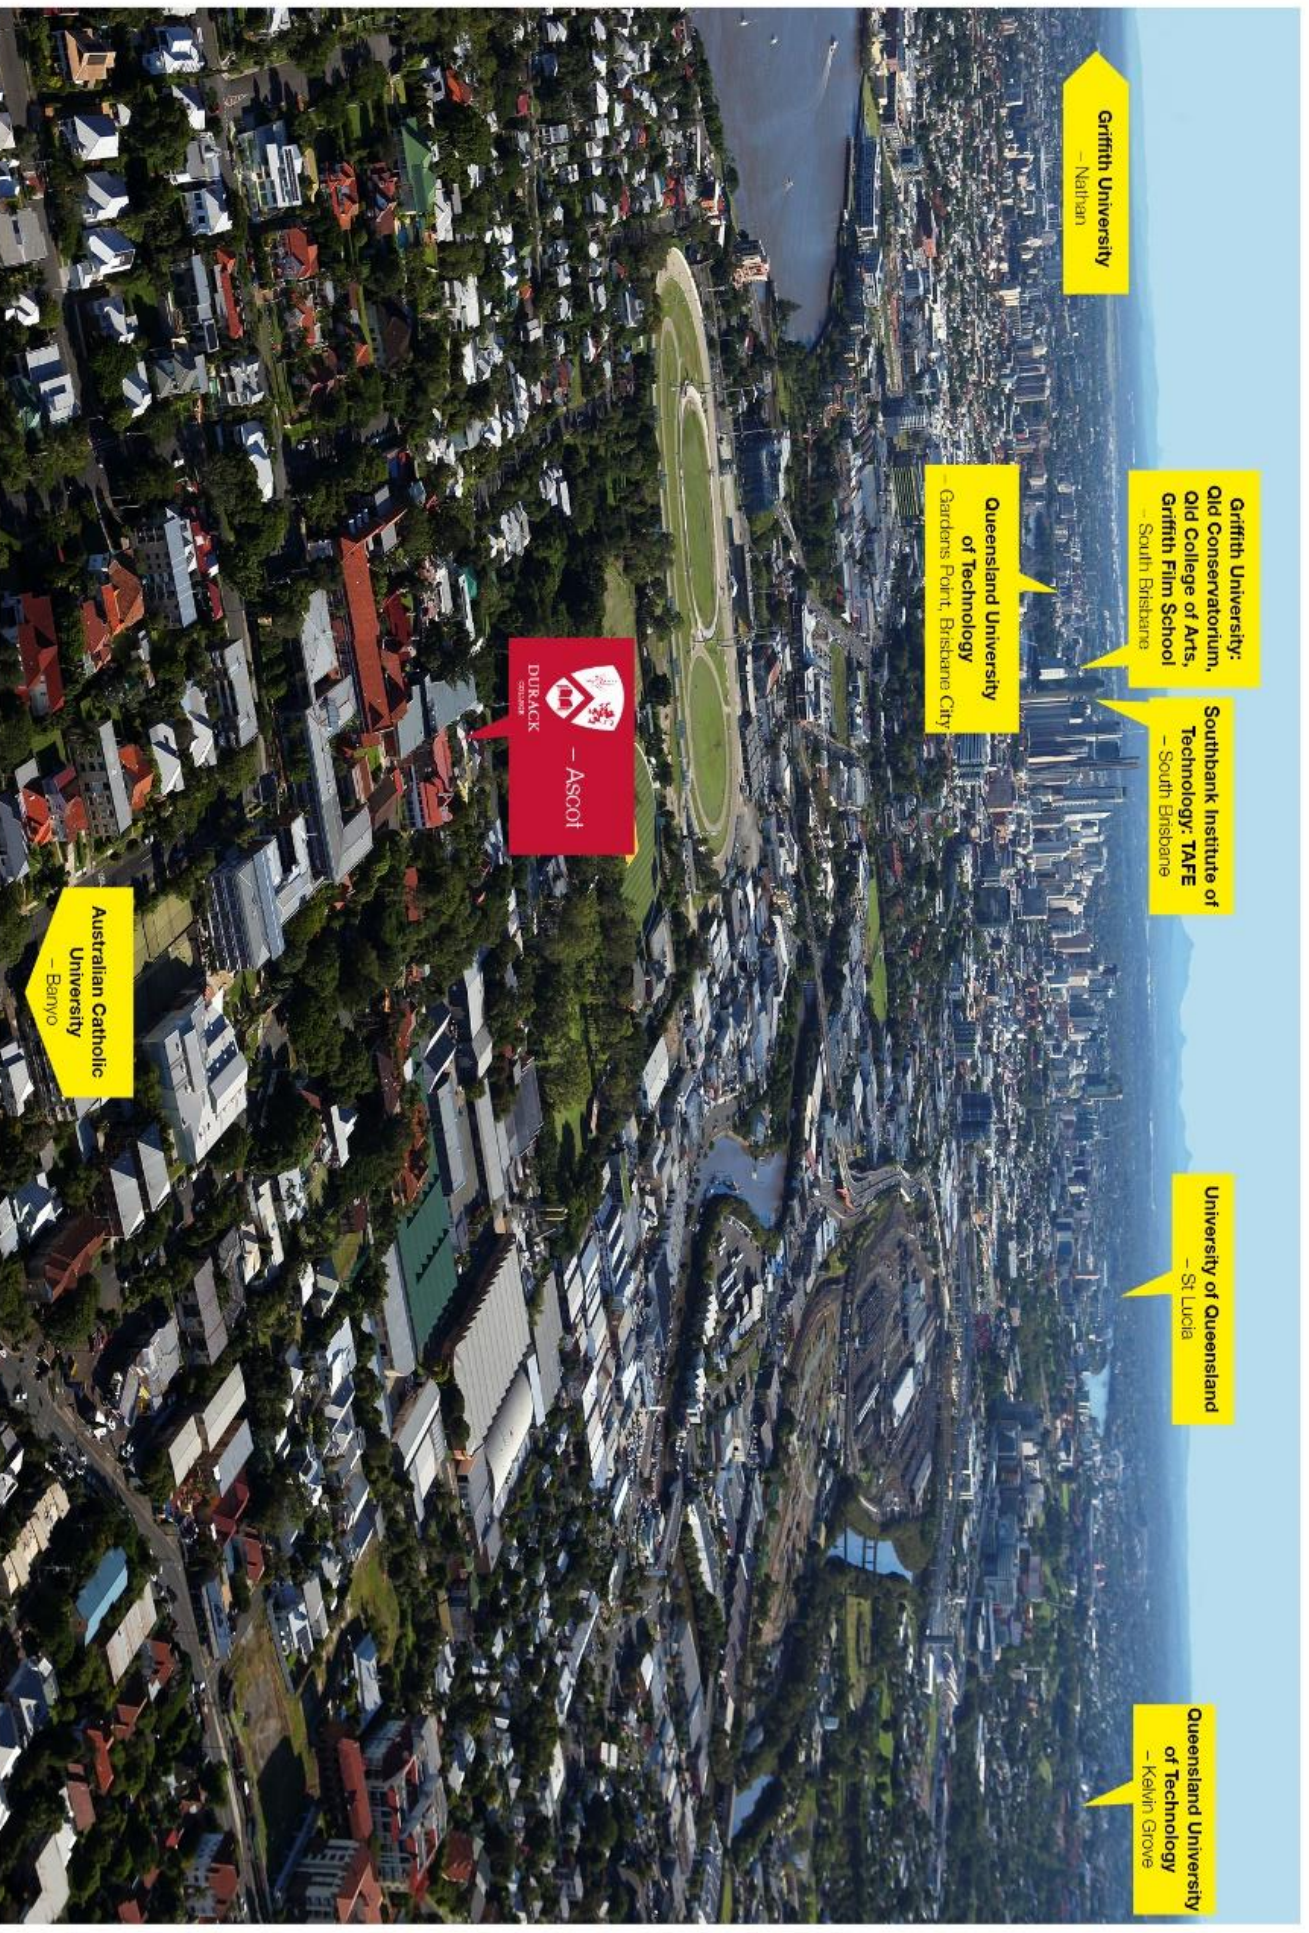

Griffith University
— Nathan

Griffith University:
Old Conservatorium,
Old College of Arts,
Griffith Film School
— South Brisbane

**Queensland University
of Technology**
— Gardens Point, Brisbane City

**Southbank Institute of
Technology: TAFE**
— South Brisbane

University of Queensland
— St Lucia

**Queensland University
of Technology**
— Kelvin Grove

— Ascot

**Australian Catholic
University**
— Banyo