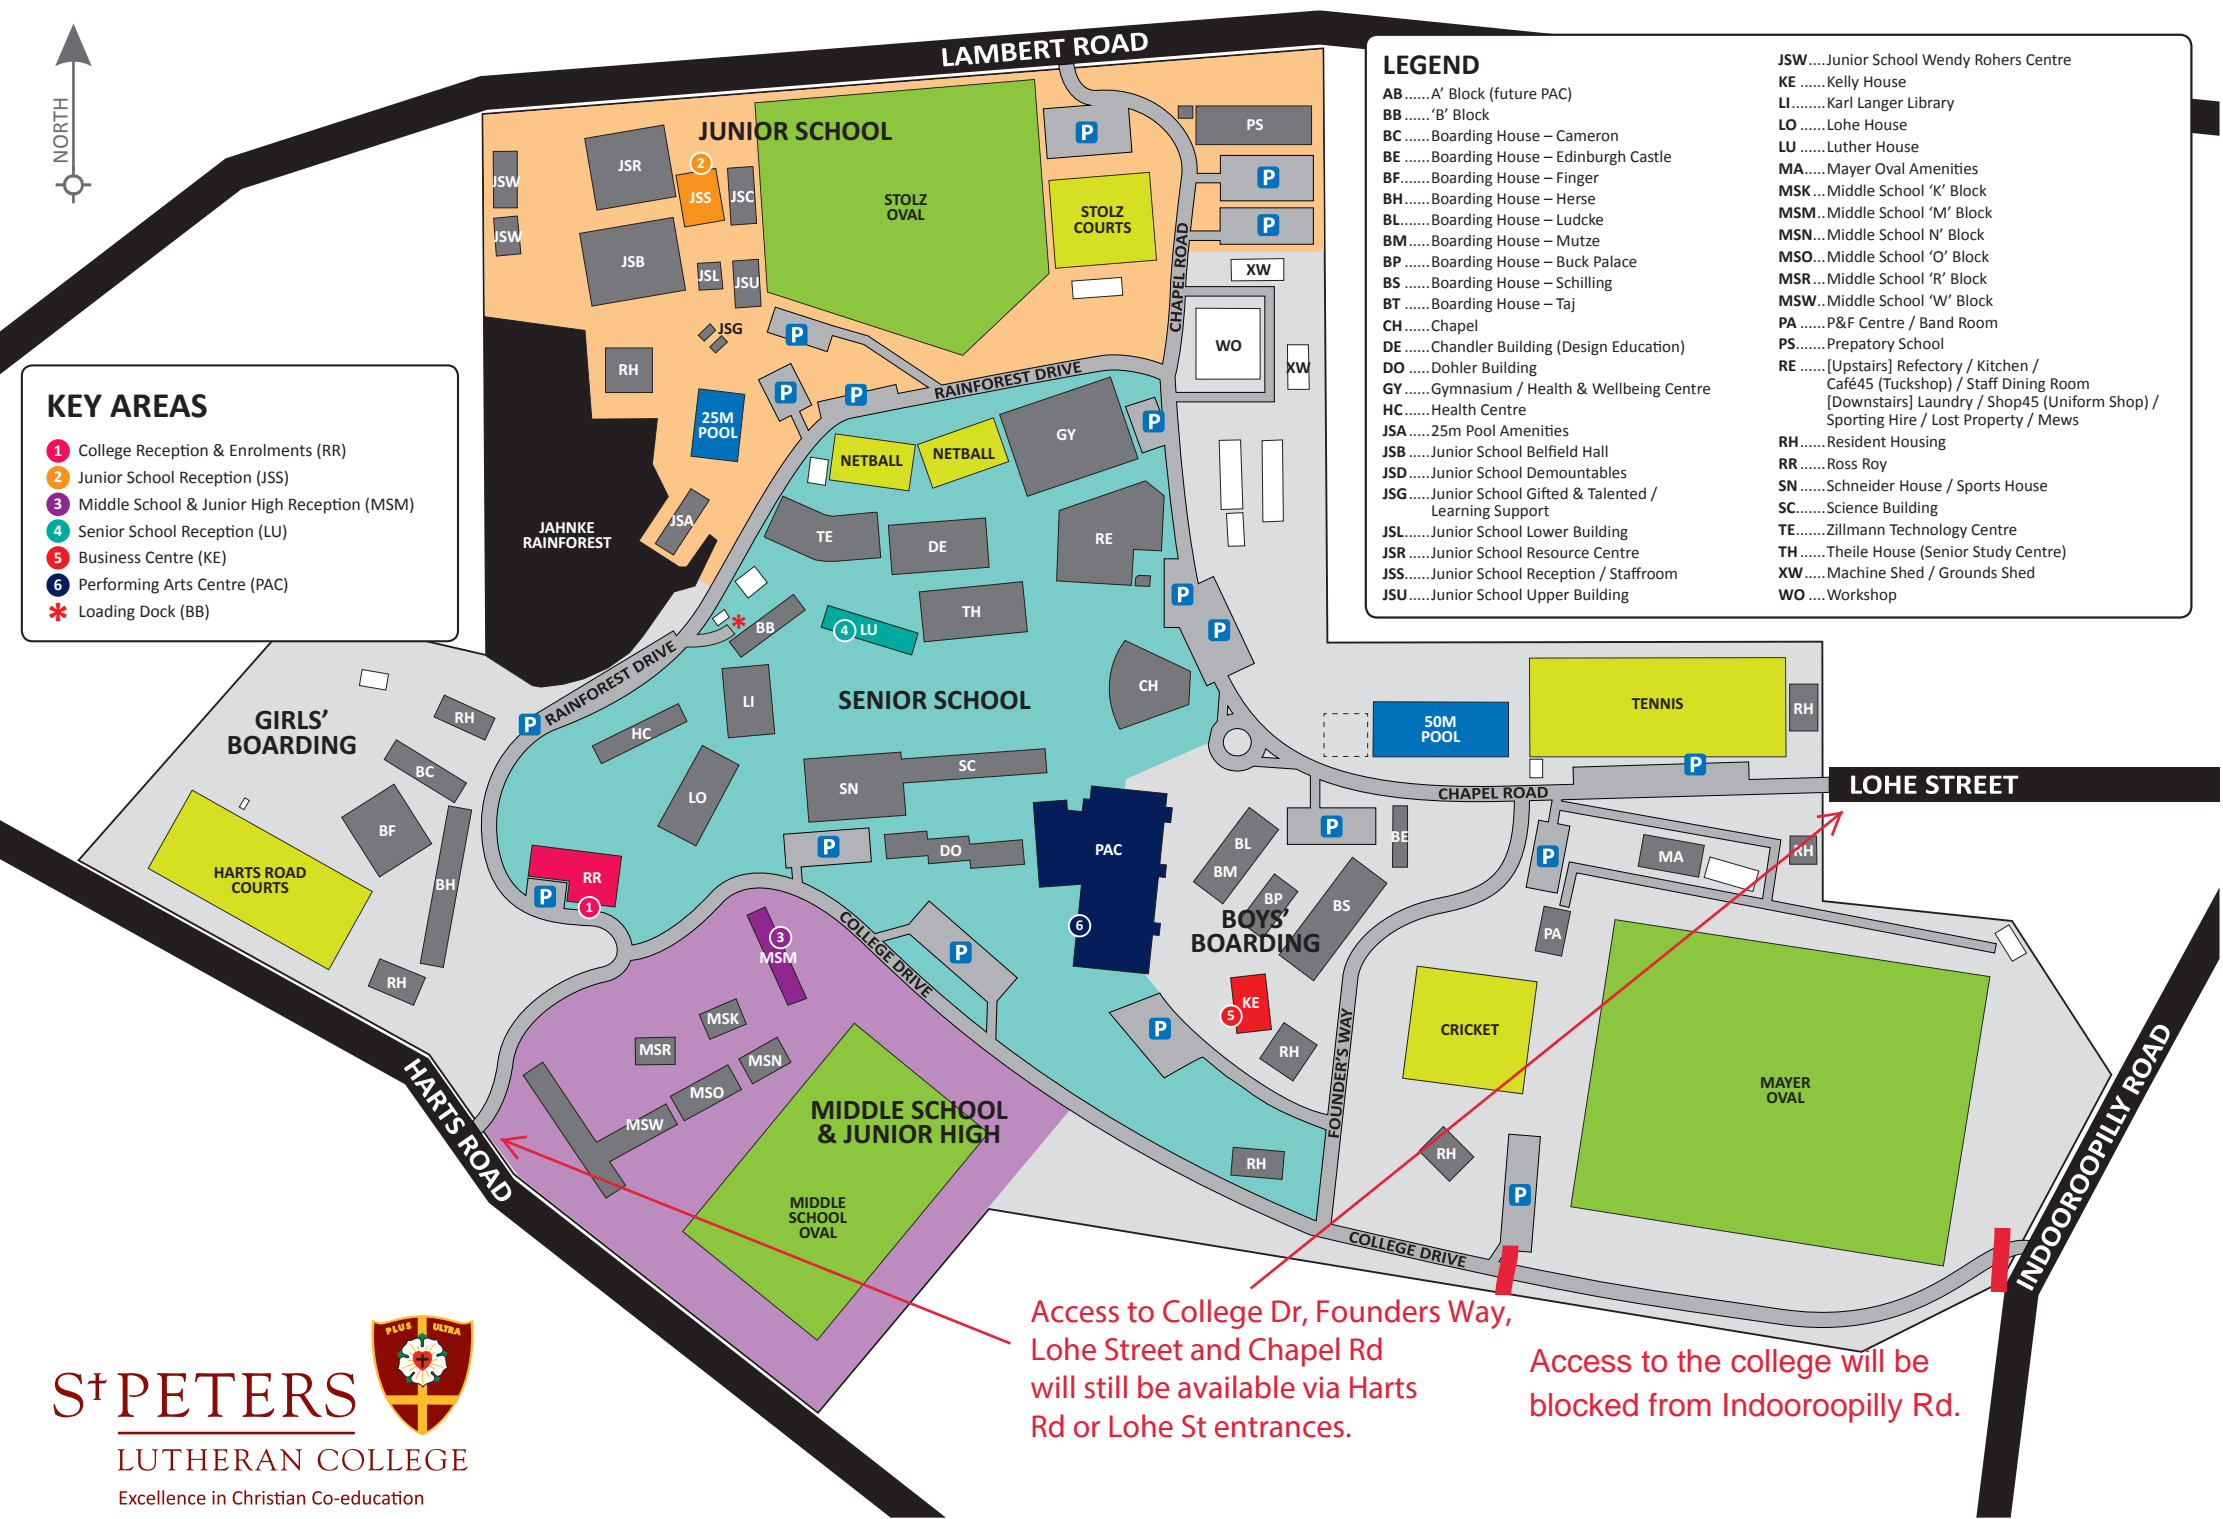

### KEY AREAS

- 1 College Reception & Enrolments (RR)
- 2 Junior School Reception (JSS)
- 3 Middle School & Junior High Reception (MSM)
- 4 Senior School Reception (LU)
- 5 Business Centre (KE)
- 6 Performing Arts Centre (PAC)
- \* Loading Dock (BB)

Access to College Dr, Founders Way, Lohe Street and Chapel Rd will still be available via Harts Rd or Lohe St entrances.

Access to the college will be blocked from Indooroopilly Rd.