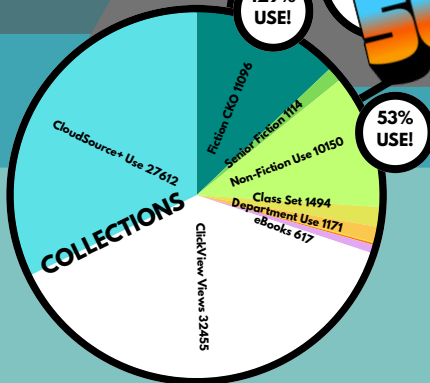

eResource use

109509

19.9%

of College Serviced Daily

2869

Total Classes

16468

Check-Outs

64379

Entries into Library

Total Interactions

56002

5046

InHouse CKI

2025 is the Library's best year EVER!

Circulation is measured in "interactions", a quantifiable data input on the Library system.