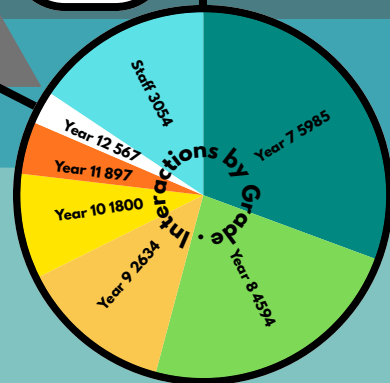

The Summer I Turned Pretty

Top Novel

Jujutsu Kaisen

Top Series

ST MARY MACKILLOP LIBRARY STATISTICS

JAN-OCT 2025

58.4% Male

41.6% Female

eResource use

109509

19.9%

of College Serviced Daily

2869

Total Classes

16468

Check-Outs

64379

Entries into Library

Total Interactions

56002

5046

InHouse CKI

2025 is the Library's best year EVER!

Circulation is measured in "interactions", a quantifiable data input on the Library system.

This doesn't include research help, reader advisory, behaviour management or technical help.

Keep visiting, borrowing and reading in 2026!

St Mary MacKillop LIBRARY