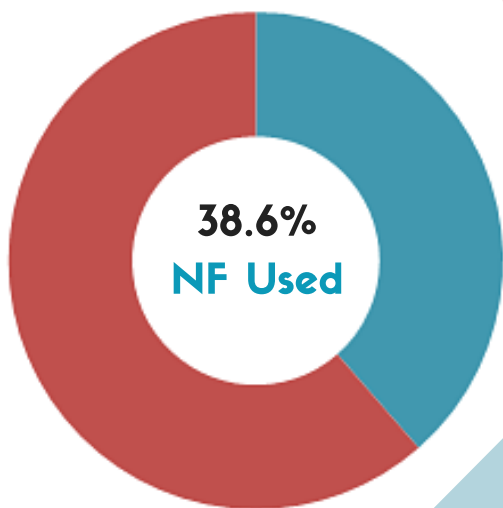

MARY MACKILLOP LIBRARY

STATISTICS JAN-OCT 2015

- Fiction
- Senior Fiction
- Non-fiction
- English CS
- Loan Issue
- DVD
- Wheeler's ePlatform
- Britannica e-Stax

17:1 Fiction to eBooks

341:1 Bookings to Spaces

47,825

total interactions for YTD.

\$2,190,757.48 collection value

CHECK-IN/CHECK-OUT

13413 CHECK-OUTS

8916 CHECK-INS

5529 OVERDUES

6528 IN-HOUSE