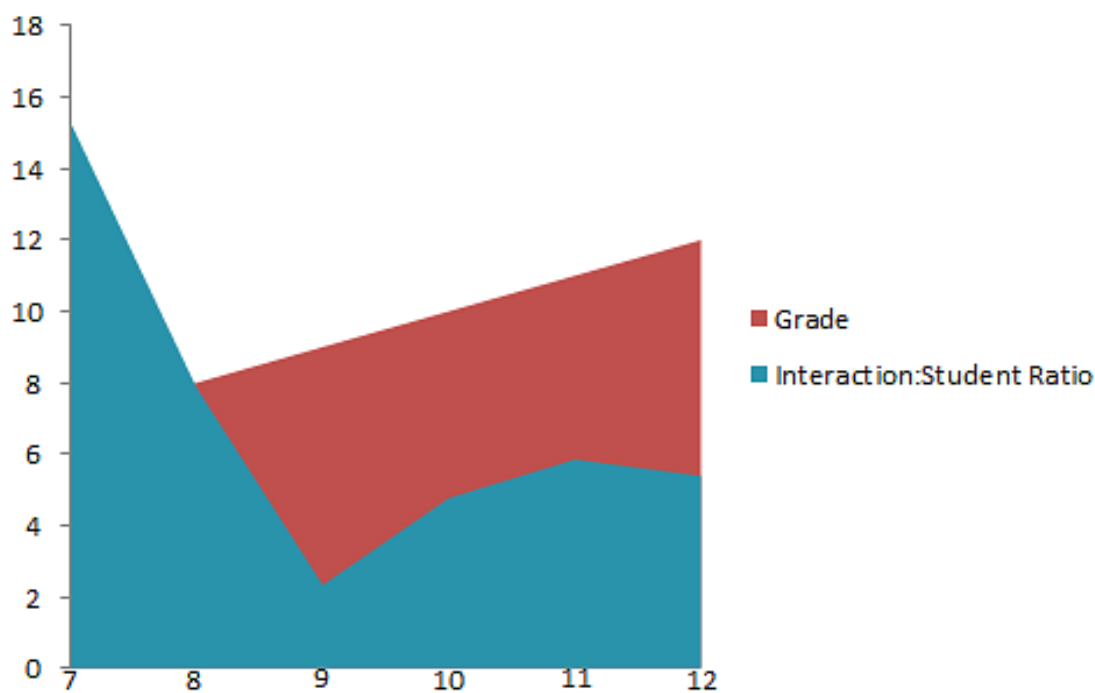

54.06% FEMALE

45.94% MALE

14.478% OF SCHOOL SERVICED EVERY DAY

2377 STAFF INTERACTIONS

6832 INTERACTIONS P/ LIBRARY STAFF

over 6X the population of Evandale!

262:1 CLIENTS TO LIBRARY STAFF

7:1 AVERAGE