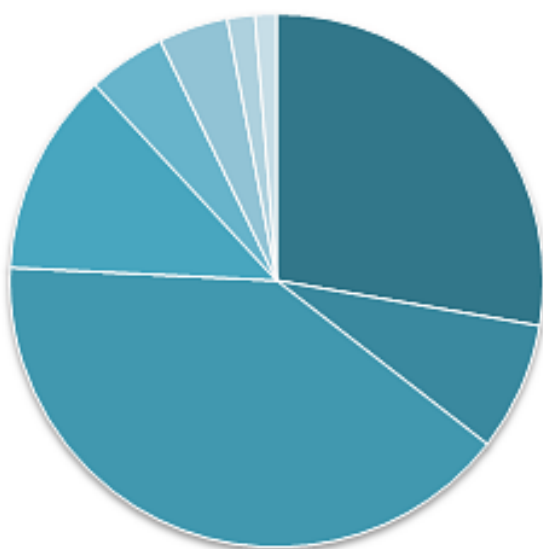

MARY MACKILLOP LIBRARY

STATISTICS JAN-OCT 2015

- Fiction
- Senior Fiction
- Non-fiction
- English CS
- Loan Issue
- DVD
- Wheeler's ePlatform
- Britannica e-Stax

17:1 Fiction to eBooks

341:1 Bookings to Spaces

47,825

total interactions for YTD.

\$2,190,757.48 collection value

CHECK-IN/CHECK-OUT

13413 CHECK-OUTS

8916 CHECK-INS

5529 OVERDUES

6528 IN-HOUSE