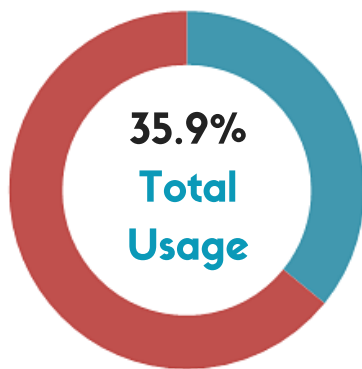

MARY MACKILLOP LIBRARY

STATISTICS JAN-OCT 2015

- Fiction
- Senior Fiction
- Non-fiction
- English CS
- Loan Issue
- DVD
- Wheeler's ePlatform
- Britannica e-Stax

17:1 Fiction to eBooks

341:1 Bookings to Spaces

47,825

total interactions for YTD.

\$2,190,757.48 collection value

CHECK-IN/CHECK-OUT

13413 CHECK-OUTS

8916 CHECK-INS

5529 OVERDUES

6528 IN-HOUSE