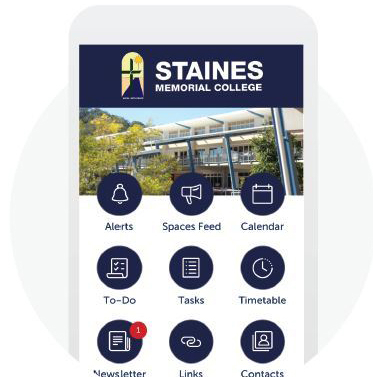

STEP 3

STAY CONNECTED

You will now receive the **latest updates** and information from the school.

STEP 4

TAKE THE TOUR

Explore the **features** of your new app by tapping the tiles on the dashboard.

ISSUES SIGNING IN?

Locate your email regarding your activation for your Signle Sign On.

If you are still experiencing issues signing in, please follow the steps below.

The image shows a screenshot of the Christian Community Ministries (CCM) login page. The page features the CCM logo (a cross and the letters CCM) and the text "unified authentication service". Below the logo, it says "Christian Community Ministries" and "Please enter your username and password". There are two input fields: "Username" and "Password". Below these fields is a checkbox labeled "Remember me for 7 days" and a "Sign in" button. At the bottom, there are three links: "Password reset for parents & carers", "Username recovery for parents & carers", and "Password reset for students & staff". A final line of text says "Please contact our [technical support team](#) if you require assistance logging in." Three blue callout boxes with arrows point to specific elements: "Your email address" points to the Username field, "Select reset password" points to the first two links, and "Still having Trouble?" points to the technical support team link.