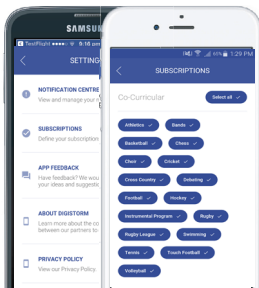

Open the app and get to know each feature of the St Edmund's College App by tapping the tiles on your dashboard.

- > Notices
- > Calendar
- > Newsletter
- > Links
- > Contacts
- > Co-Curricular
- > Payment
- > edE
- > Setting

4. NEWS SUBSCRIPTIONS

Pick the news that you wish to receive updates on by subscribing or unsubscribing to a range of categories. News Subscriptions can be accessed through Settings.

5. ONLINE PAYMENTS

To make online payments select the 'Payment' option your dashboard to download the *Qkr* payment app.