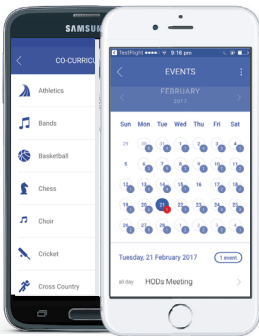

2. STAY IN THE KNOW

Once you've downloaded the app, you will be asked to receive notifications. Make sure you allow these so that you can receive important updates from St Edmund's College

3. TAKE THE TOUR

Open the app and get to know each feature of the St Edmund's College App by tapping the tiles on your dashboard.

- > Notices
- > Calendar
- > Newsletter
- > Links
- > Contacts
- > Co-Curricular
- > Payment
- > edE
- > Setting

4. NEWS SUBSCRIPTIONS

Pick the news that you wish to receive updates on by subscribing or unsubscribing to a range of categories. News Subscriptions can be accessed through Settings.

5. ONLINE PAYMENTS

To make online payments select the 'Payment' option your dashboard to download the *Qkr* payment app.