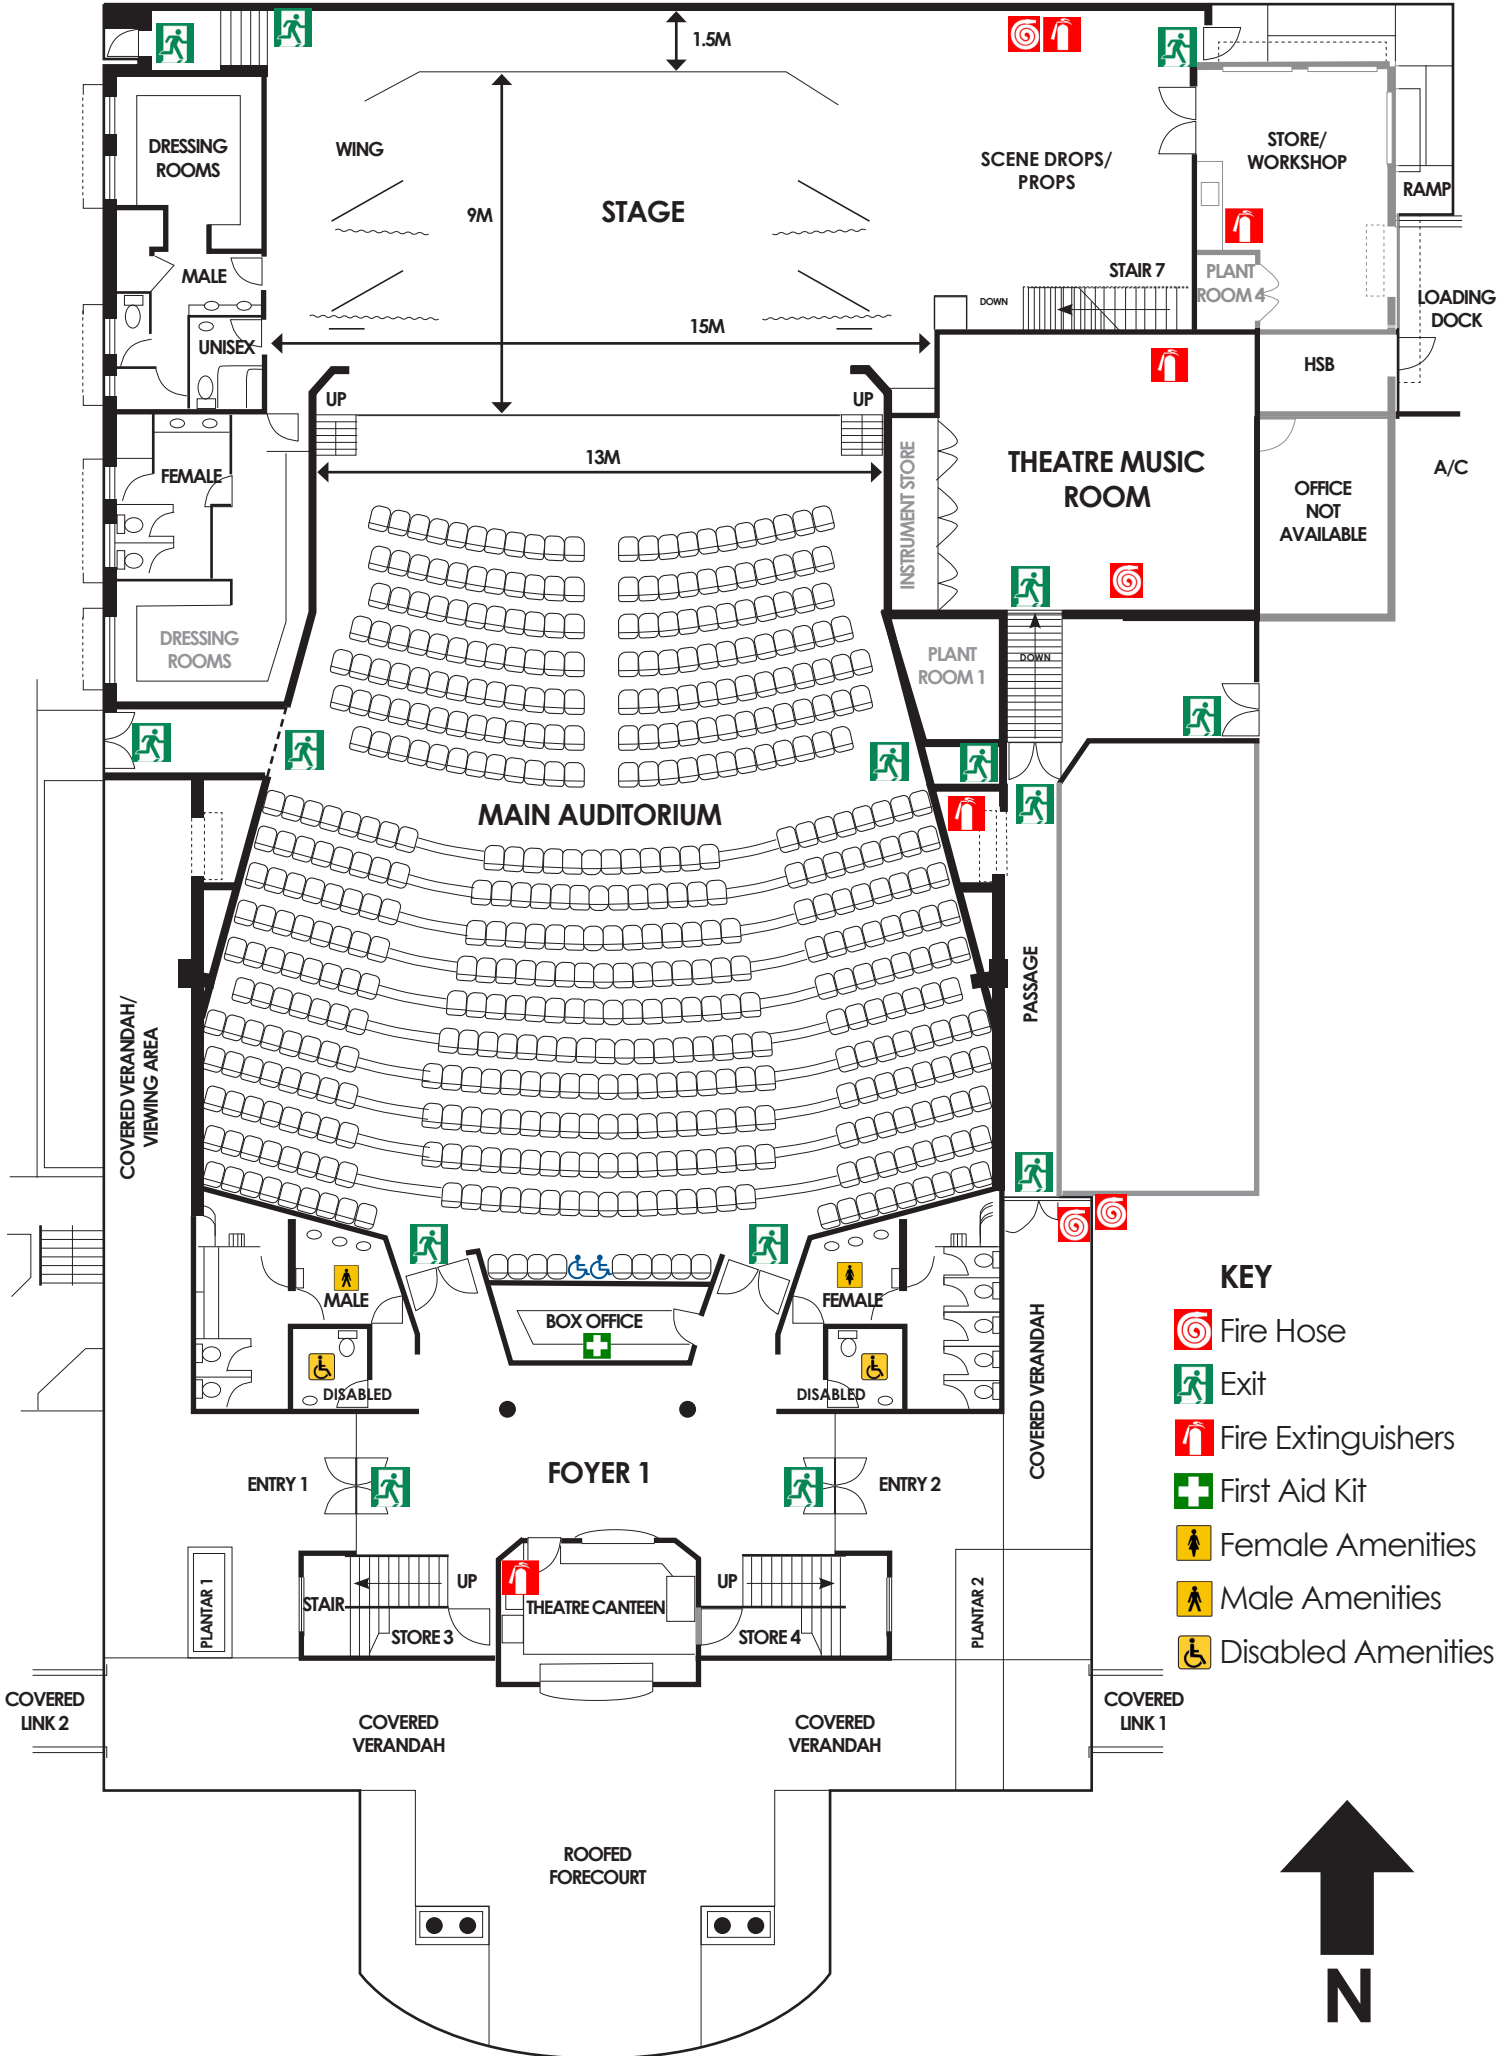

Main Floor Plan

KEY

-  Fire Hose
-  Exit
-  Fire Extinguishers
-  First Aid Kit
-  Female Amenities
-  Male Amenities
-  Disabled Amenities

Balcony Floor Plan

KEY

-  Fire Hose
-  Exit
-  Fire Extinguishers
-  First Aid Kit
-  Female Amenities
-  Male Amenities
-  Disabled Amenities

Studio Floor Plan