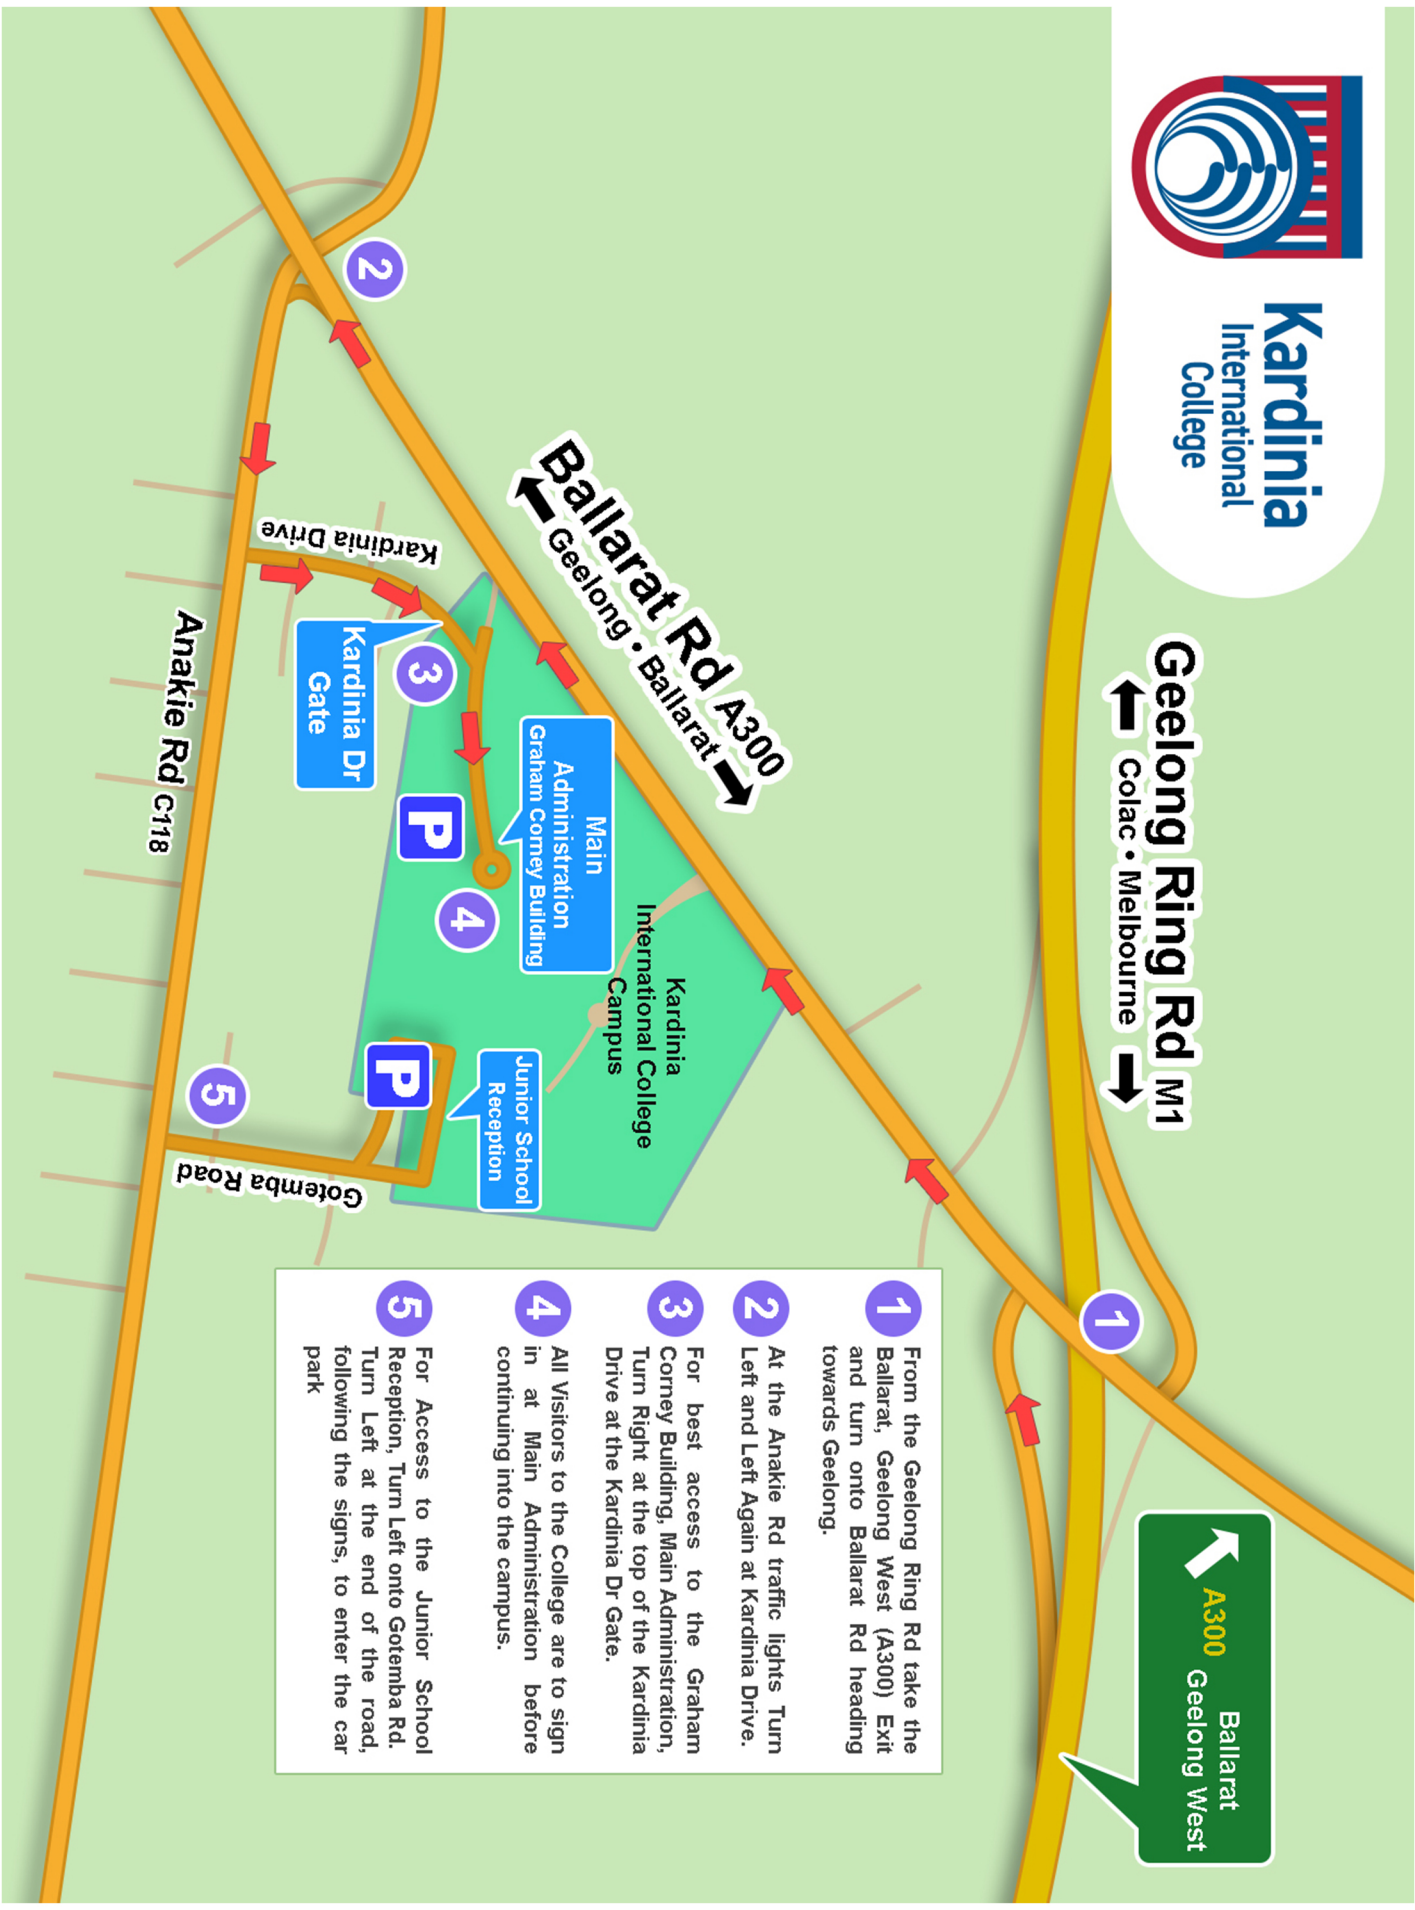

Kardinia
International
College

Geelong Ring Rd M1
← Colac • Melbourne →

A300 Ballarat
Geelong West

- 1** From the Geelong Ring Rd take the Ballarat, Geelong West (A300) Exit and turn onto Ballarat Rd heading towards Geelong.
- 2** At the Anakie Rd traffic lights Turn Left and Left Again at Kardinia Drive.
- 3** For best access to the Graham Corney Building, Main Administration, Turn Right at the top of the Kardinia Drive at the Kardinia Dr Gate.
- 4** All Visitors to the College are to sign in at Main Administration before continuing into the campus.
- 5** For Access to the Junior School Reception, Turn Left onto Gotemba Rd, Turn Left at the end of the road, following the signs, to enter the car park