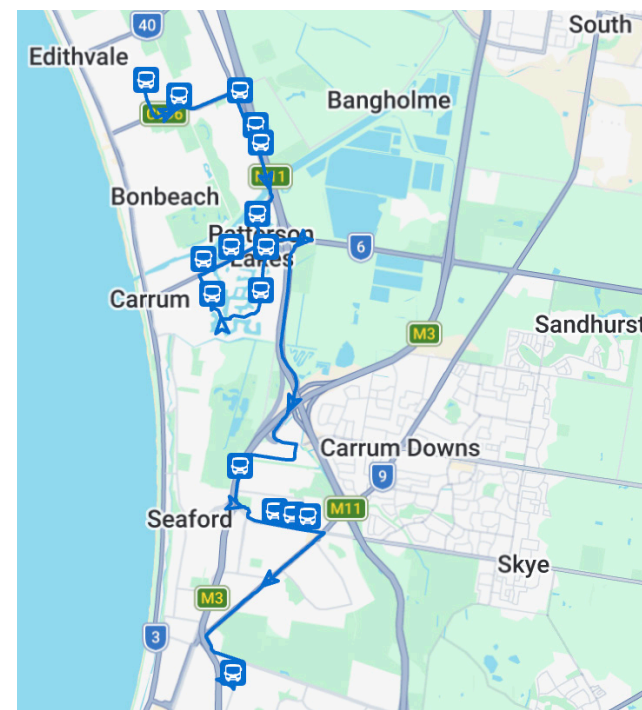

CHARTERED BUS 2026 *(Patterson Lakes/Seaford)*

BUS NO.9

AM RUN

STOP NO.	PICK UP POINT	DEPARTS
1	Chelbara General Store/ Baxter Ave	7.17am
2	Mulkarra Dr/Thames Prom	7.20am
3	Seccull Dr/Wells Rd	7.24am
4	Fielding Dr/Wells Rd	7.27am
5	The Parkway/Wells Rd	7.29am
6	Nanda Ct/Gladesville Blvd	7.33am
7	Patterson Lakes PS/ Gladesville Bvd	7.35am
8	Clematis Ct/Gladesville Blvd	7.37am
9	Palm Beach Dr/Myola St	7.41am
10	Myola St/McLeod Rd	7.44am
11	Patterson Lakes Ret Village/ McLeod Rd (across road opp Cove)	7.46am
12	East Rd/Brunel Rd	8.01am
13	Belvedere Park PS/ Seaford Rd	8.05am
14	Prince Cres/Seaford Rd	8.06am
15	Bellevue Cres/Seaford Rd	8.07am
16	John Paul College	8.20am

PM RUN

Stop No	DROP OFF POINT	DEPARTS
1	Departs John Paul College – Bus Bay 9 at Tennis Court	3.15pm
2	Bellevue Cres/Seaford Rd	3.28pm
3	Prince Cres/Seaford Rd	3.29pm
4	Barry St/Seaford Rd	3.30pm
5	East Rd/Brunel Rd	3.52pm
6	Patterson Lakes PS/ Gladesville Pde	3.53pm
7	Clematis Ct/Gladesville Blvd	3.55pm
8	Palm Beach Dr/Myloa St	3.58pm
9	Westley St/McLeod Rd	4.02pm
10	Patterson Lakes Ret Village/ McLeod Rd (across road opp Cove)	4.04pm
11	80 Gladesville Blvd	4.06pm
12	The Parkway/Wells Rd	4.10pm
13	Fielding Dv/Wells Rd	4.12pm
14	Seccull Dr/Wells Rd	4.15pm
15	Mulkarra Dr/Thames Prom	4.19pm
16	Chelbara General Store/ Baxter Ave	4.22pm

You can also download the Ventura Tracker app to view real time bus locations of all services.