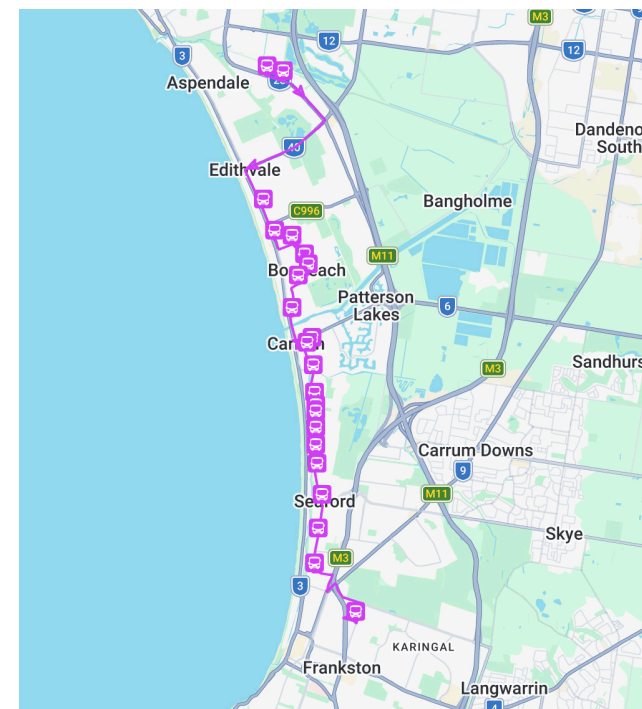

CHARTERED BUS 2026 *(Edithvale/Carrum/Chelsea/Seaford)*

BUS NO.8

AM RUN

STOP NO.	PICK UP POINT	DEPARTS
1	Sutherland Ave/Wells Rd	7.17am
2	Palm Grove Blvd/Wells Rd	7.18am
3	Swanpool Ave/Station St	7.28am
4	Chelsea Station	7.30am
5	Chelsea Primary/Argyle Ave	7.33am
6	Broadway/Fowler St	7.36am
7	Chelsea Baptist Church/ Fowler St	7.37am
8	Monaco Ave/Cannes Ave	7.40am
9	Station St/Mernda Ave	7.44am
10	Walkers Rd/Poulson St	7.48am
11	Carrum PS/Walkers Rd	7.49am
12	Burrawong Ave/Railway Pde	7.51am
13	Coolibar Ave/Railway Pde	7.54am
14	Arthur St/Railway Pde	7.56am
15	Armstrong Rd/Railway Pde	7.57am
16	Selsey St/Railway Pde	7.58am
17	Seaford North Reserve/ Railway Pde	8.00am
18	Seaford Station/Railway Pde	8.02am
19	Seaford Rd/Fortescue Ave	8.06am
20	Milne Ave/Fortescue Ave	8.08am
21	Fortescue Ave/Boonong Ave	8.10am
22	John Paul College	8.20am

PM RUN

Stop No	DROP OFF POINT	DEPARTS
1	Departs John Paul College – Bus Bay 8 at Tennis Courts	3.15pm
2	Fortescue Ave/Boonong Ave	3.25pm
3	Milne Ave/Fortescue Ave	3.27pm
4	Seaford Rd/Fortescue Ave	3.29pm
5	Seaford Station/Railway Pde	3.33pm
6	Coonara Ave/Railway Pde	3.35pm
7	Selsey St/Railway Pde	3.37pm
8	Armstrong Rd/Railway Pde	3.38pm
9	Ireland St/Railway Pde	3.39pm
10	Coolibar Ave/Railway Pde	3.41pm
11	Burrawong Ave/Railway Pde	3.44pm
12	Carrum PS/Walkers Rd	3.46pm
13	Walkers Rd/Poulson St	3.48pm
14	Station St/Mernda Ave	3.51pm
15	Monaco Ave/Cannes Ave	3.55pm
16	Chelsea Baptist Church/ Fowler St	3.56pm
17	Broadway/Fowler St	3.58pm
18	Chelsea Primary school/ Argyle Ave	4.00pm
19	Chelsea Station	4.03pm
20	Swanpool Ave/Station St	4.05pm
21	Narelle Dr/Wells Rd	4.17pm
22	Bianca Dr/Wells Rd	4.20pm

You can also download the Ventura Tracker app to view real time bus locations of all services.