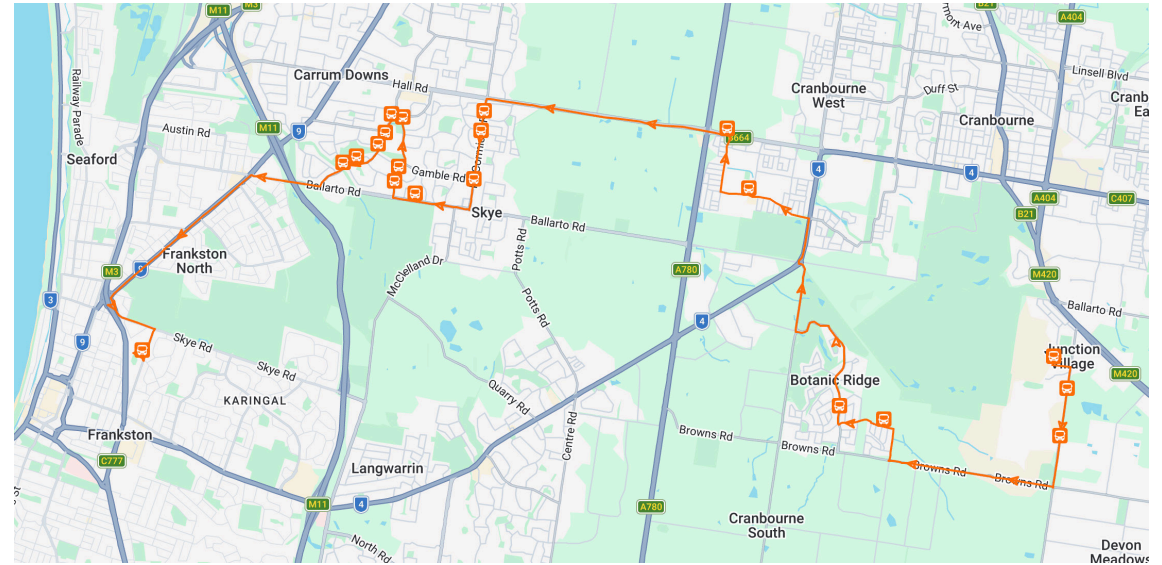

# CHARTERED BUS 2026 *(Botanic Ridge/Carrum Downs)*

### AM RUN

STOP NO.	PICK UP POINT	DEPARTS
1	Craig Rd/Protea St	7.05am
2	Craig Rd (Junction Village)	7.07am
3	Saddleback Rd/Craig Rd	7.09am
4	Jasella Dr/Station Creek Way	7.17am
5	173 Settlers Run	7.19am
6	Barton Primary School/Everlasting Blvd	7.30am
7	Atlas Dve/Hall Rd	7.34am
8	Edinburgh Dr/McCormicks Rd	7.45am
9	Montana Way/McCormicks Rd	7.47am
10	Gamble Rd/McCormicks Rd	7.49am
11	Flora Park Way/Ballarto Rd	7.52am
12	Ballarto Rd/Greenwood Dr	7.54am
13	Dorchester Cres/Greenwood Dr	7.56am
14	Lyrebird Dr/Greenwood Dr	7.59am
15	Raven Cl/Lyrebird Dr	8.01am
16	O'Grady's Rd/Lyrebird Dr	8.03am
17	Whipbird Dve/Lyrebird Dr	8.04am
18	Lindas Way/Lyrebird Dr	8.06am
19	Shearwater Dve/Lyrebird Dr	8.07am
20	John Paul College	8.20am

### PM RUN

STOP NO	DROP OFF POINT	DEPARTS
1	Departs John Paul College	3.10pm
2	Shearwater Dve/Lyrebird Dr	3.23pm
3	Lindas Way/Lyrebird Dr	3.24pm
4	Whipbird Dve/Lyrebird Dr	3.26pm
5	105 Lyrebird Dr	3.27pm
6	Raven Cl/Lyrebird Dr	3.29pm
7	Pardalote Ave/Greenwood Dv	3.31pm
8	Dorchester Cres/Greenwood Dr	3.34pm
9	Ballarto Rd/Greenwood Dr	3.36pm
10	Flora Park Way/Ballarto Rd	3.38pm
11	Gamble Rd/McCormicks Rd	3.41pm
12	McCormicks Rd/Montana Way	3.43pm
13	Hall Rd/McCormicks Rd	3.45pm
14	Hall Rd/Atlas Drive	3.57pm
15	Barton Primary School/Everlasting Blvd	4.00pm
16	152 Settlers Run	4.11pm
17	Jasella Dv/Station Creek Way	4.13pm
18	Saddleback Rd/Craig Rd	4.25pm
19	Botanic Gardens Retirement Village/Craig Rd	4.27pm
20	Craig Rd/Protea St	4.28pm

You can also download the Ventura Tracker app to view real time bus locations of all services.