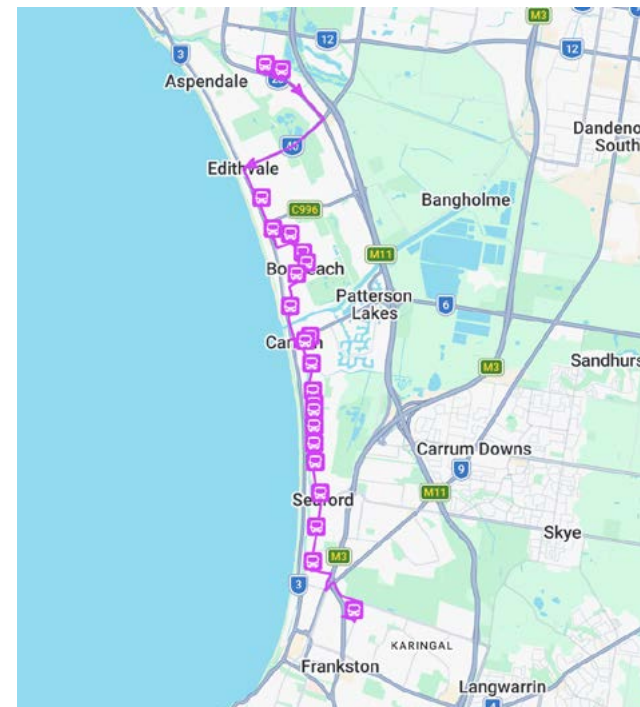

CHARTERED BUS 2025 *(Edithvale/Carrum/Chelsea/Seaford)*

BUS NO.8

AM RUN

STOP NO.	PICK UP POINT	DEPARTS
1	Sutherland Ave/Wells Rd	7.17am
2	Palm Grove Blvd/Wells Rd	7.18am
3	Swanpool Ave/Station St	7.28am
4	Chelsea Station	7.30am
5	Chelsea Primary/Argyle Ave	7.33am
6	Broadway/Fowler St	7.36am
7	Chelsea Baptist Church /Fowler St	7.37am
8	Monaco Ave/Cannes Ave	7.40am
9	Station St/Mernda Ave	7.44am
10	Walkers Rd/Poulson St	7.48am
11	Carrum PS/Walkers Rd	7.49am
12	Burrawong Ave/Railway Pde	7.51am
13	Coolibar Ave/Railway Pde	7.54am
14	Arthur St/Railway Pde	7.56am
15	Armstrong Rd/Railway Pde	7.57am
16	Selsey St/Railway Pde	7.58am
17	Seaford North Reserve /Railway Pde	8.00am
18	Seaford Station/Railway Pde	8.02am
19	Seaford Rd/Fortescue Ave	8.06am
20	Milne Ave/Fortescue Ave	8.08am
21	Fortescue Ave/Boonong Ave	8.10am
22	John Paul College	8.20am

PM RUN

Stop No	DROP OFF POINT	DEPARTS
1	Departs John Paul College – Bus Bay 8 at Tennis Courts	3.15pm
2	Fortescue Ave/Boonong Ave	3.25pm
3	Milne Ave/Fortescue Ave	3.27pm
4	Seaford Rd/Fortescue Ave	3.29pm
5	Seaford Station/Railway Pde	3.33pm
6	Coonara Ave/Railway Pde	3.35pm
7	Selsey St/Railway Pde	3.37pm
8	Armstrong Rd/Railway Pde	3.38pm
9	Ireland St/Railway Pde	3.39pm
10	Coolibar Ave/Railway Pde	3.41pm
11	Burrawong Ave/Railway Pde	3.44pm
12	Carrum PS/Walkers Rd	3.46pm
13	Walkers Rd/Poulson St	3.48pm
14	Station St/Mernda Ave	3.51pm
15	Monaco Ave/Cannes Ave	3.55pm
16	Broadway/Fowler St	3.58pm
17	Chelsea PS/Argyle Ave	4.00pm
18	Chelsea Station	4.03pm
19	Swanpool Ave/Station St	4.05pm
20	Narelle Dr/Wells Rd	4.17pm
21	Bianca Dv/Wells Rd	4.20pm

You can also download the Ventura Tracker app to view real time bus locations of all services.