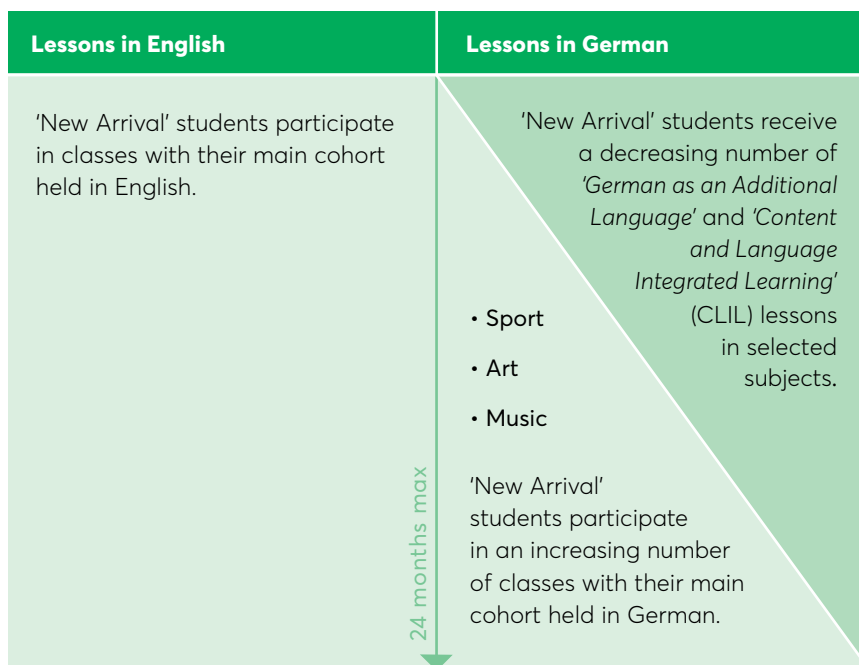

New Arrivals Pathway

Deutsche Schule Melbourne (DSM) offers students without prior German language knowledge the opportunity to join our school in Years 2, 3, 4 and 5. Students who fulfil the entry requirements will participate in a highly individualised program in order to learn the German language as quickly as possible and to smoothly transition into the mainstream program over a period of approximately 2 years.

NEW ARRIVALS PATHWAY

Students can start at any time during the school year.

ENTRY REQUIREMENTS

- A demonstrated history of strong academic achievement
- Interest in receiving a bilingual education with a dual curriculum
- A natural curiosity for learning
- Two trial days at DSM