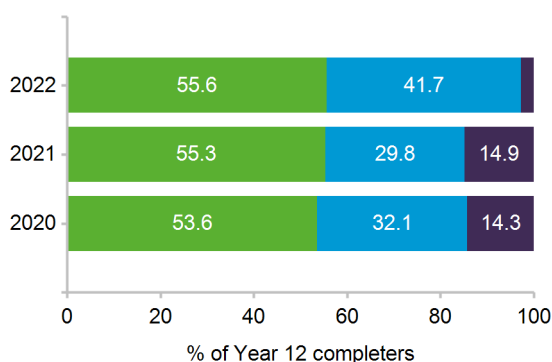

Post-school destinations

In 2022, 97.2% of Year 12 completers from Calvary Christian College — Mount Louisa were engaged in education, training or employment in the year after they completed school.

Of the 36 respondents, 55.6% continued in some recognised form of education and training. The most common study destination was bachelor degree.

A further 41.7% transitioned directly into paid employment and no further study.

All Year 12 completers were assigned to a *main destination*. Respondents who were both studying and working are reported as being in education or training, including apprentices and trainees.

Engagement over time