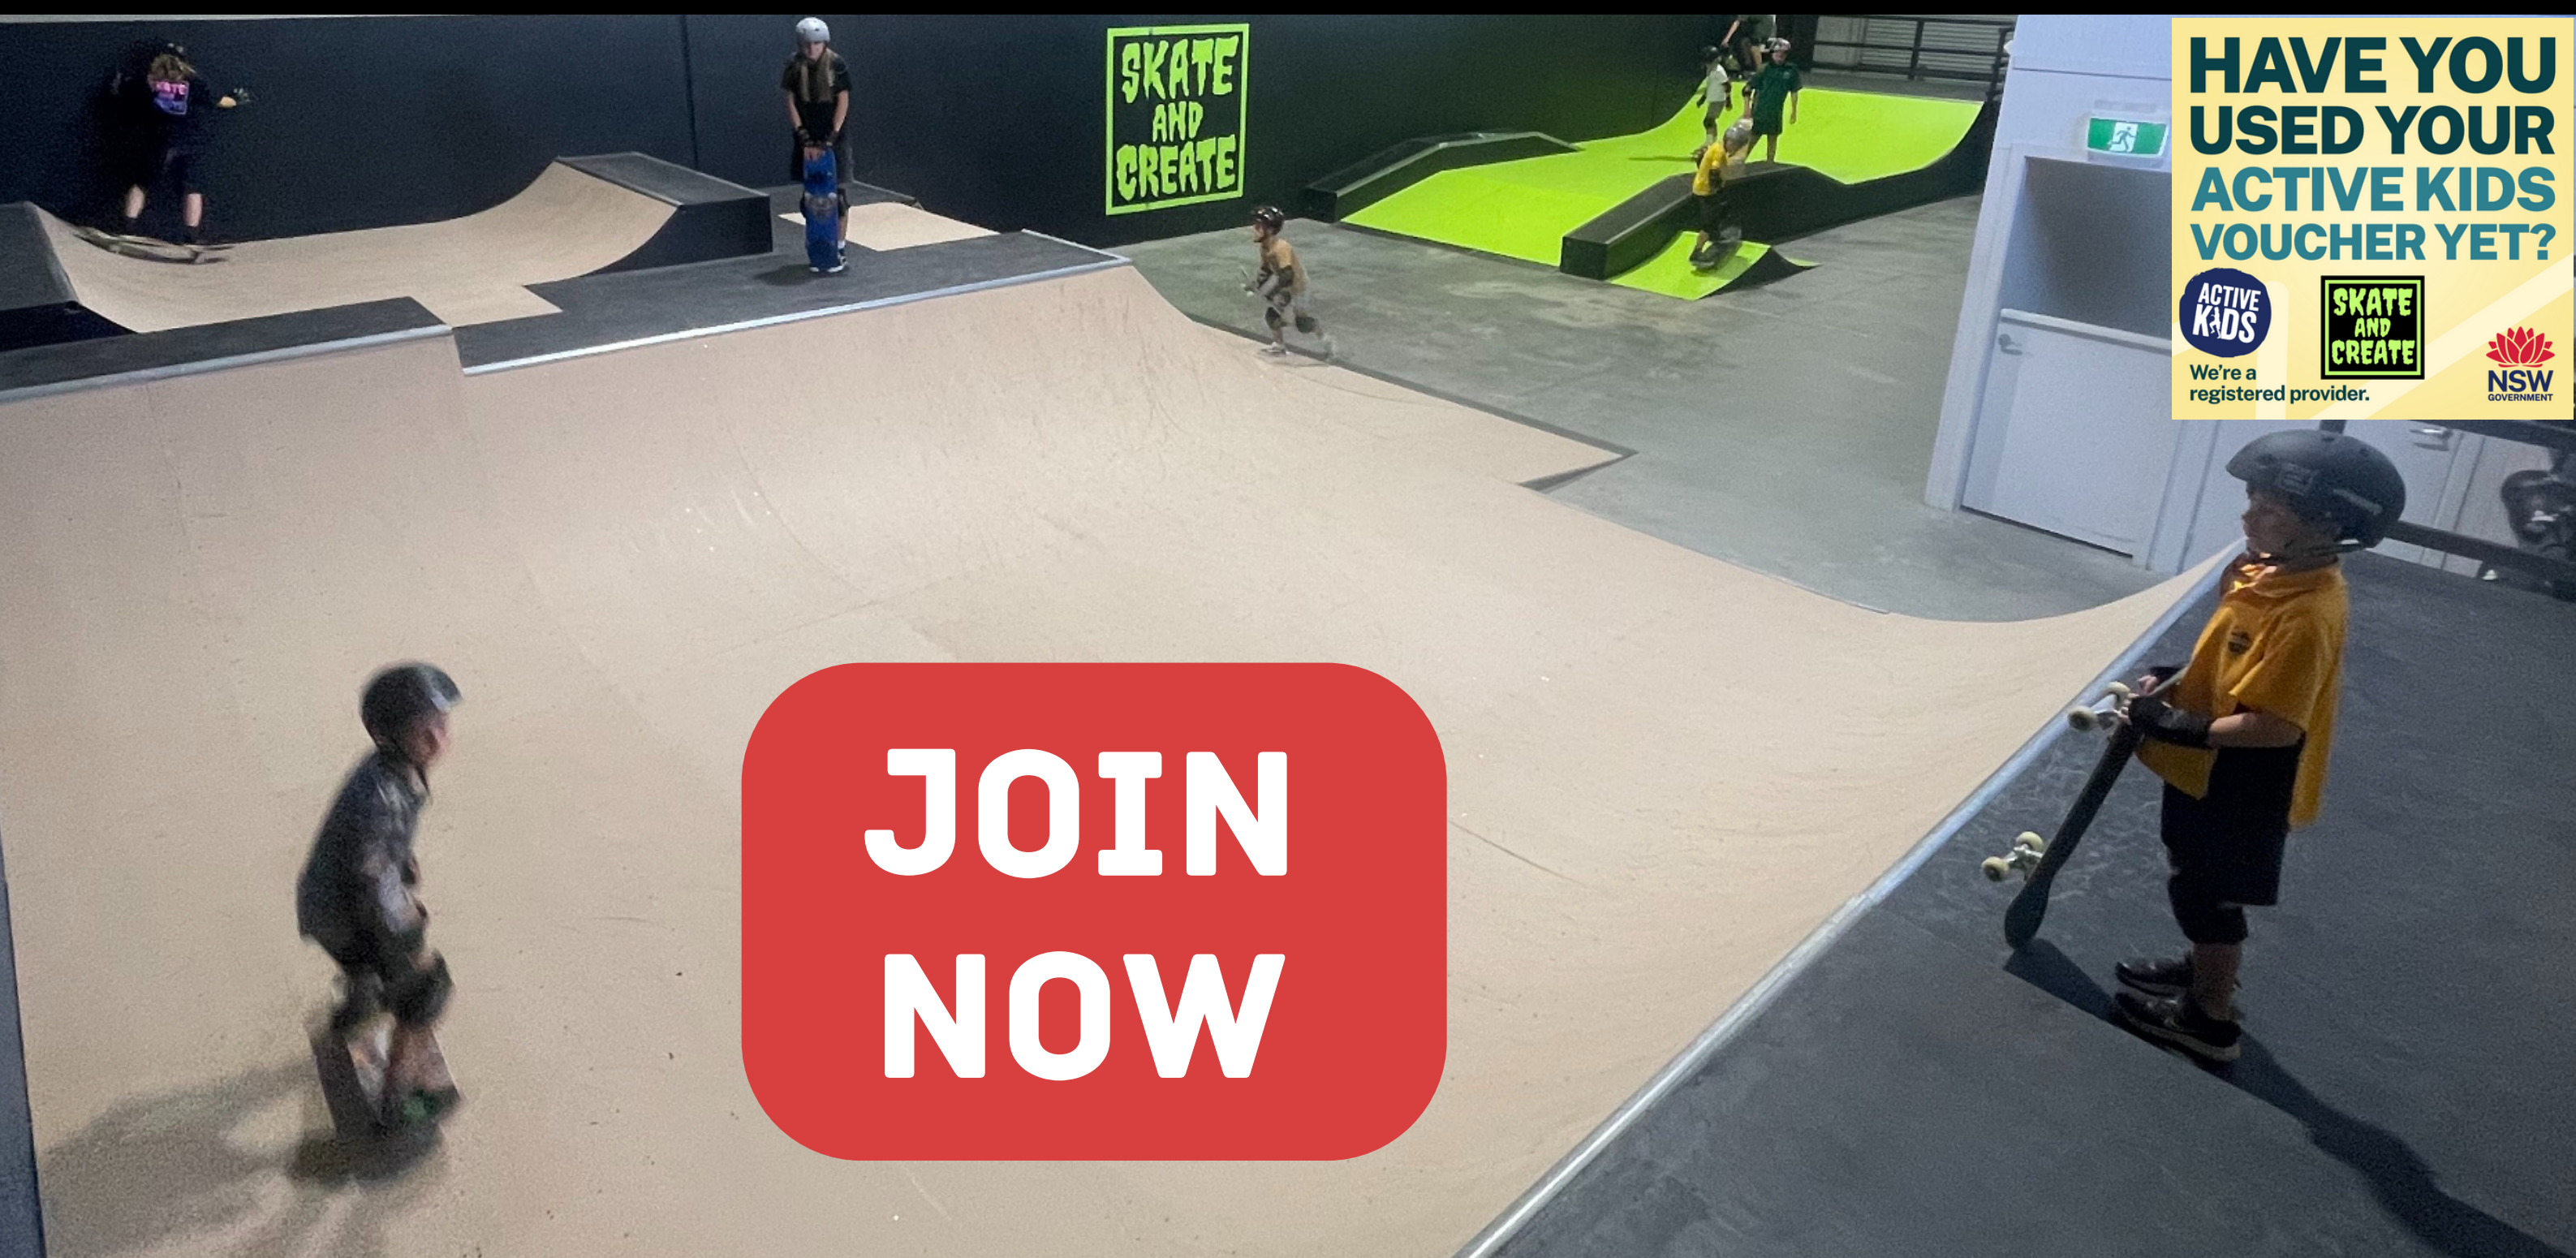

SKATE AND CREATE

THE HOME OF SKATEBOARDING ON THE COFFS COAST **NEW**
1/21 INDUSTRIAL DRIVE
COFFS HARBOUR
SKATE SHOP & INDOOR SKATEPARK
SKATEANDCREATE.COM.AU

HAVE YOU USED YOUR ACTIVE KIDS VOUCHER YET?
ACTIVE KIDS
We're a registered provider.
SKATE AND CREATE
NSW GOVERNMENT

HERE'S SOME WAYS YOU CAN JOIN US

- MEMBERSHIP
- SEASON PASS
- CASUAL PASS
- TERM PASS

LEARN TO SKATE

**COACHED LESSONS
ALL LEVELS & AGES**

DROP IN SESSION

**OPEN SKATE SESSIONS
NO COACHING**

BIRTHDAY PARTIES