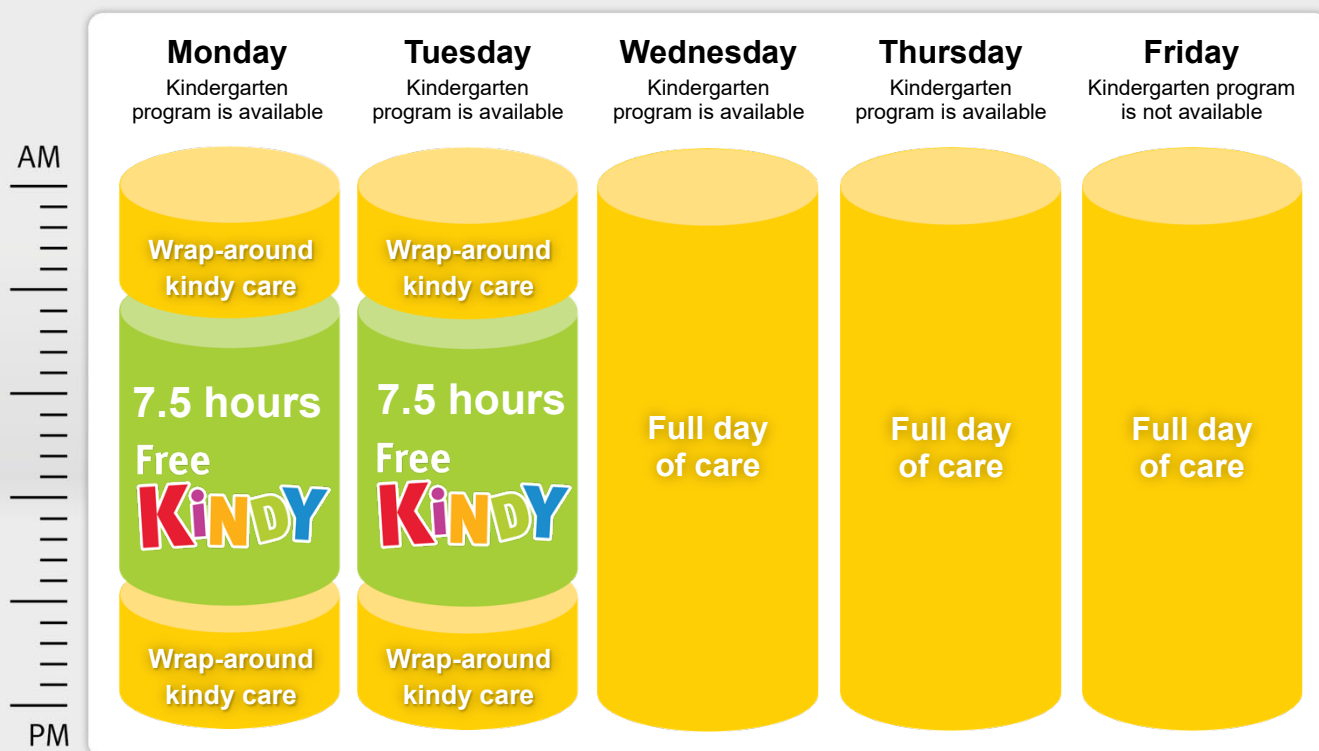

# How free

# KiNDY applies

15 hours  
per week

40 weeks  
per year

## Long day care example

Kindergarten programs can be provided over two or three days, at a long day care service. Services may have different offerings such as two 7.5 days or three 5 hour days, across the week. This example shows kindy split across two days as part of a full week at long day care.