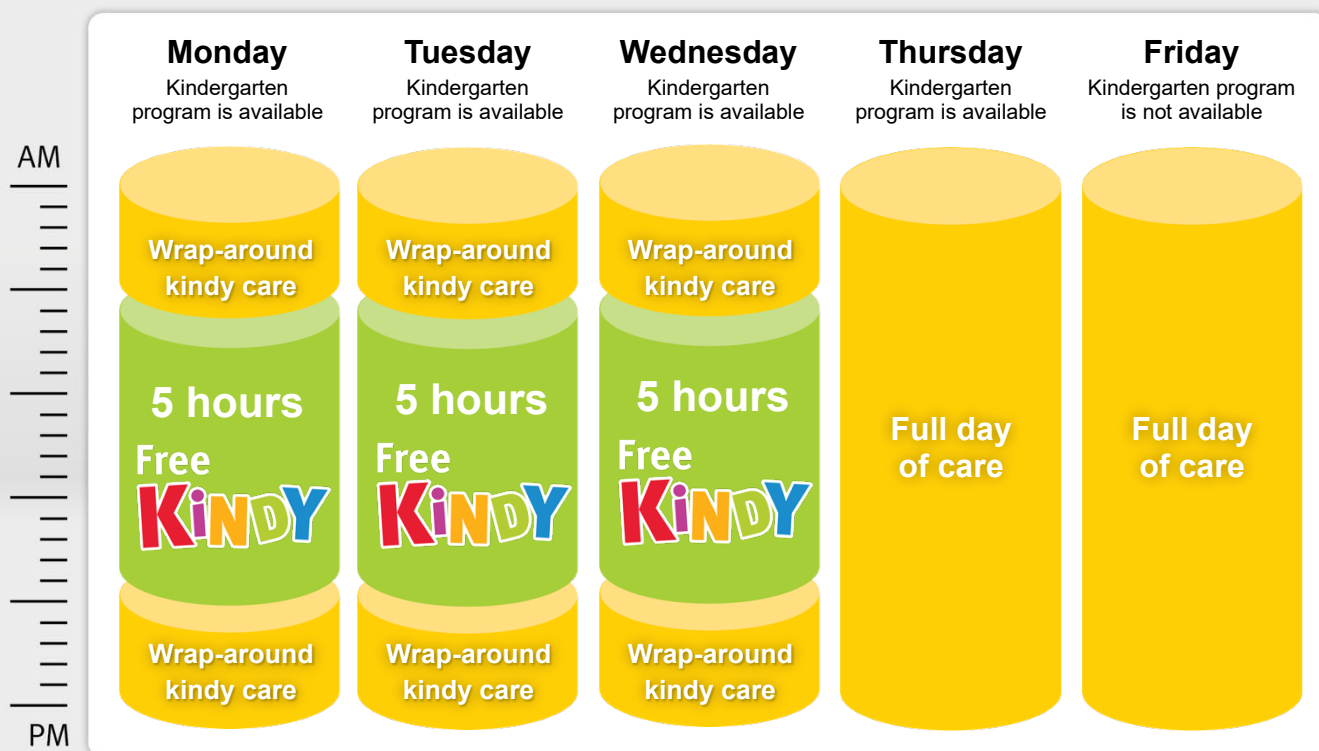

How free

KiNDY applies

15 hours
per week

40 weeks
per year

Long day care example

Kindergarten programs can be provided over two or three days, at a long day care service. Services may have different offerings such as two 7.5 days or three 5 hour days, across the week. This example shows kindy split across three days as part of a full week at long day care.

Queensland Government funding

Australian Government Child Care Subsidy (if eligible)

Add logo

Queensland
Government